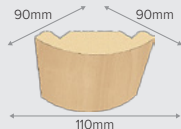

Radius Rail
3050 x 90mm