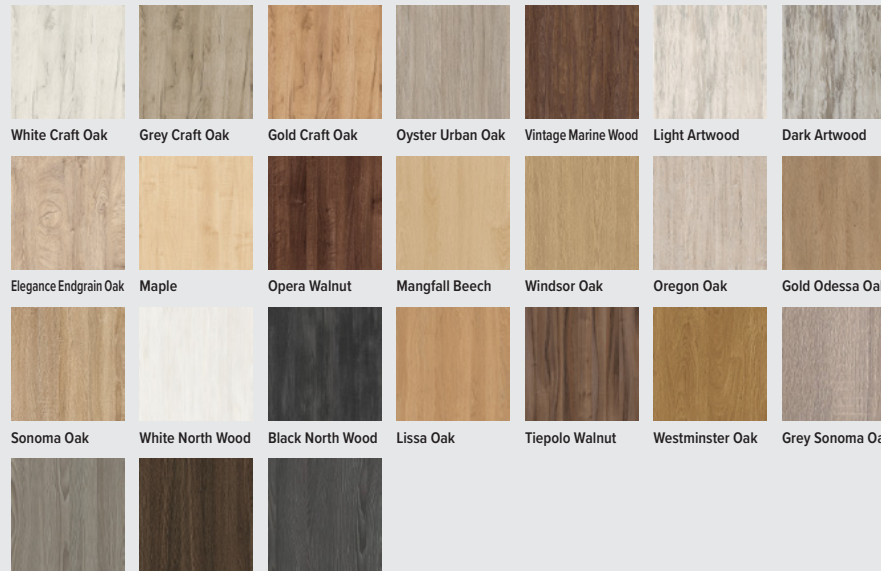

## Plain

White Textured White Smooth Cream Ivory Mussel Cashmere Light Grey Aluminium Stone Grey Graphite Black

## Painted Oak Effect

White Creme Mussel Cashmere Light Grey Stone Grey Slate Grey Cobalt Grey Dusk Blue Petrol Navy Blue

## Mirror Gloss

Snow White Ivory Cool Grey Cashmere  
Macchiato Slate Grey Anthracite Black  
Satin Latte Cobalt Grey London Oak Silver

## Wood Grains

White Craft Oak Grey Craft Oak Gold Craft Oak Oyster Urban Oak Vintage Marine Wood Light Artwood Dark Artwood  
Elegance Endgrain Oak Maple Opera Walnut Mangfall Beech Windsor Oak Oregon Oak Gold Odessa Oak  
Sonoma Oak White North Wood Black North Wood Lissa Oak Tiepolo Walnut Westminster Oak Grey Sonoma Oak  
Light Pine Springfield Oak Anthracite Pine