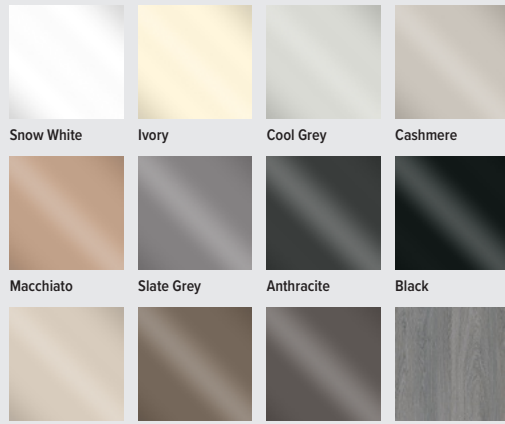

Mirror Gloss

Snow White Ivory Cool Grey Cashmere
Macchiato Slate Grey Anthracite Black
Satin Latte Cobalt Grey London Oak Silver

Fantasy