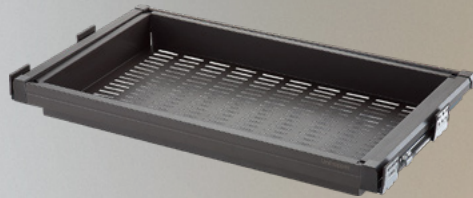

Robe Basket

Cabinet Width	Dimensions (Adjustable Width)	Code
600mm	564–614 x 475 x 100mm	INT-RBSK6
800mm	764–814 x 475 x 100mm	INT-RBSK8
900mm	864–914 x 475 x 100mm	INT-RBSK9

Trouser Basket

Cabinet Width	Dimensions (Adjustable Width)	Code
800mm	764–814 x 475 x 200mm	INT-TBSK8
900mm	864–914 x 475 x 200mm	INT-TBSK9