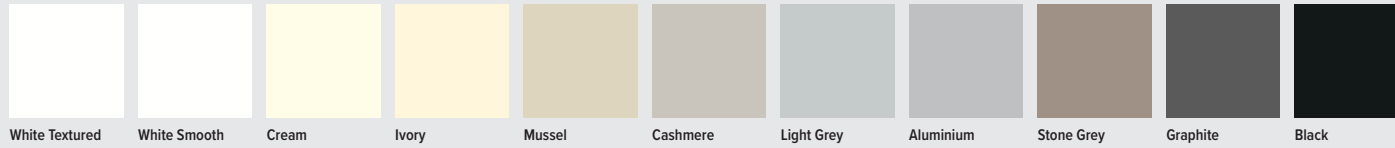

Fusion Colours

Plain