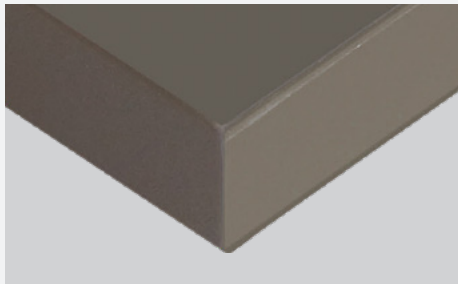

Vision Colours

Acrylic Curved Doors & Accessories

16 of our Vision Acrylic Door colours are available as curved doors

Edging Options

Vision Acrylic Door colours are available in both matching and 3D edging.

Matching

2mm Acrylic Glass (Matching only edging)

Ultra Gloss

Mirror Board

Ocean Board