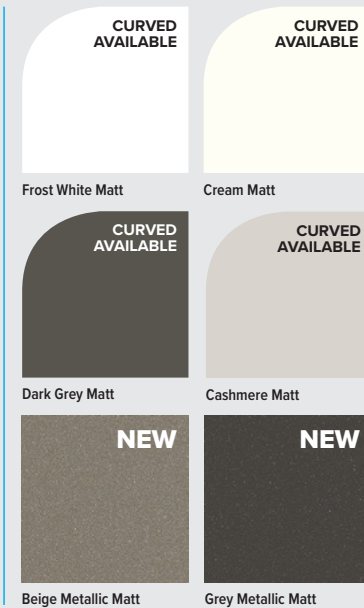

Vision Acrylic Doors

Vision is our modern and sleek acrylic, high-gloss and supermatt slab door range. 34 acrylic colours are available. Curved doors are also available in 16 decors.

Vision Colours

Gloss

Supermatt