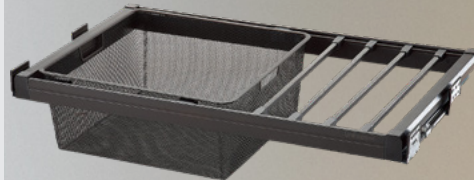

Robe Basket

Cabinet Width	Dimensions (Adjustable Width)	Code
600mm	564–614 x 475 x 100mm	INT-RBSK6
800mm	764–814 x 475 x 100mm	INT-RBSK8
900mm	864–914 x 475 x 100mm	INT-RBSK9

Trouser Basket

Cabinet Width	Dimensions (Adjustable Width)	Code
800mm	764–814 x 475 x 200mm	INT-TBSK8
900mm	864–914 x 475 x 200mm	INT-TBSK9

Shoe Rack

Cabinet Width	Dimensions (Adjustable Width)	Code
600mm	564–614 x 475 x 180mm	INT-SHR6
800mm	764–814 x 475 x 180mm	INT-SHR8
900mm	864–914 x 475 x 180mm	INT-SHR9