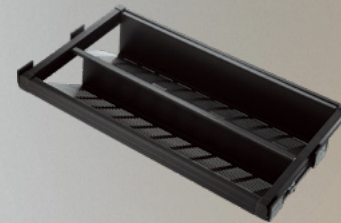

Shoe Rack

Cabinet Width	Dimensions (Adjustable Width)	Code
600mm	564–614 x 475 x 180mm	INT-SHR6
800mm	764–814 x 475 x 180mm	INT-SHR8
900mm	864–914 x 475 x 180mm	INT-SHR9