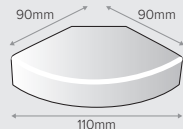

RadiusRailCornice
90 x 90mm

Radius Rail Vinyl
Finishes available in:

White Gloss,
Cream Gloss,
Ivory Gloss,
Light Grey Gloss,
Stone Grey, Cashmere
and White Text.